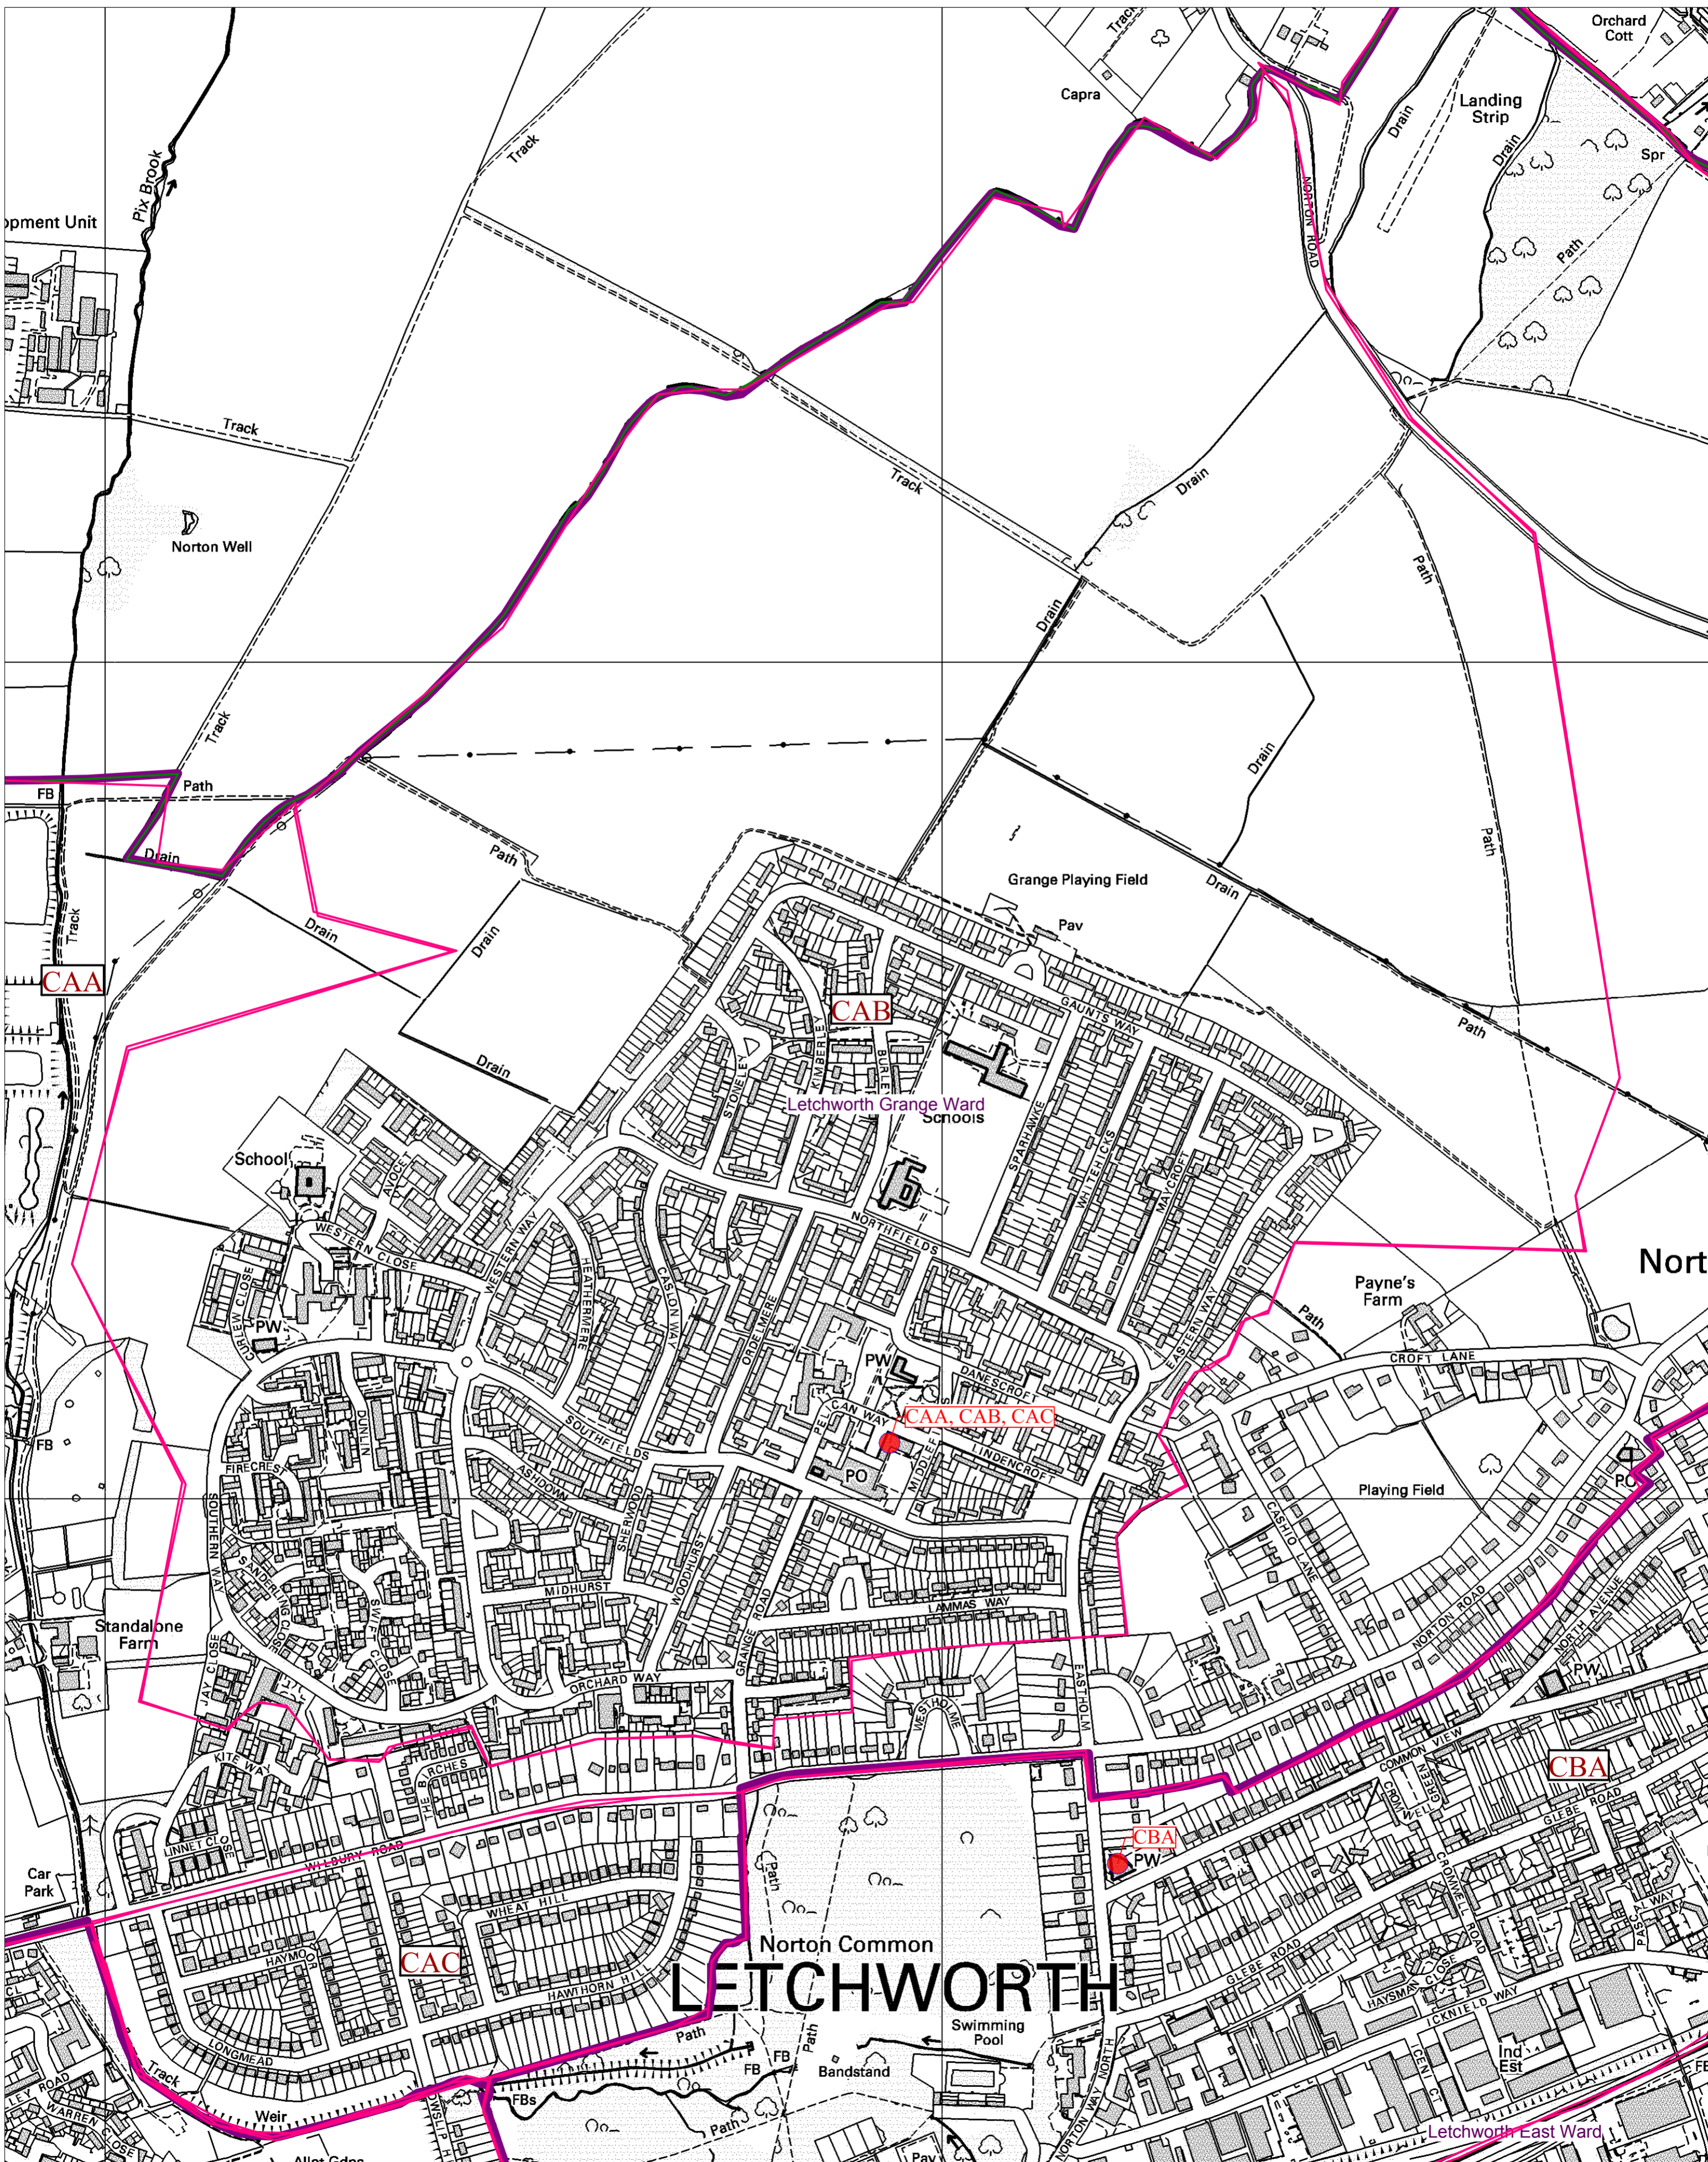

Polling Area - CAB - Letchworth Grange

Scale: 1:?  
Date: 28:10:13